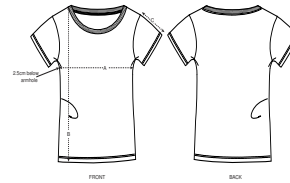

WOMEN T-SHIRTS
STELLA JAZZER

STTW039

The essential women's t-shirt

Single Jersey
100% Organic ring-spun combed cotton
150 GSM

- Set-in sleeve
- 1x1 rib at neck collar
- Inside back neck tape in self fabric
- Tubular construction
- Sleeve hem and bottom hem with narrow double topstitch

MEDIUM FIT

XS	S	M	L	XL	XXL	XXXL*
----	---	---	---	----	-----	-------

Size guide

SIZES		XS	S	M	L	XL	XXL	XXXL
A	Half Chest	42	45	48	51	54	57	60
B	Body Length	62	64	66	68	69	69	69
C	Sleeve Length	15	15	16	16	17	17	17.5